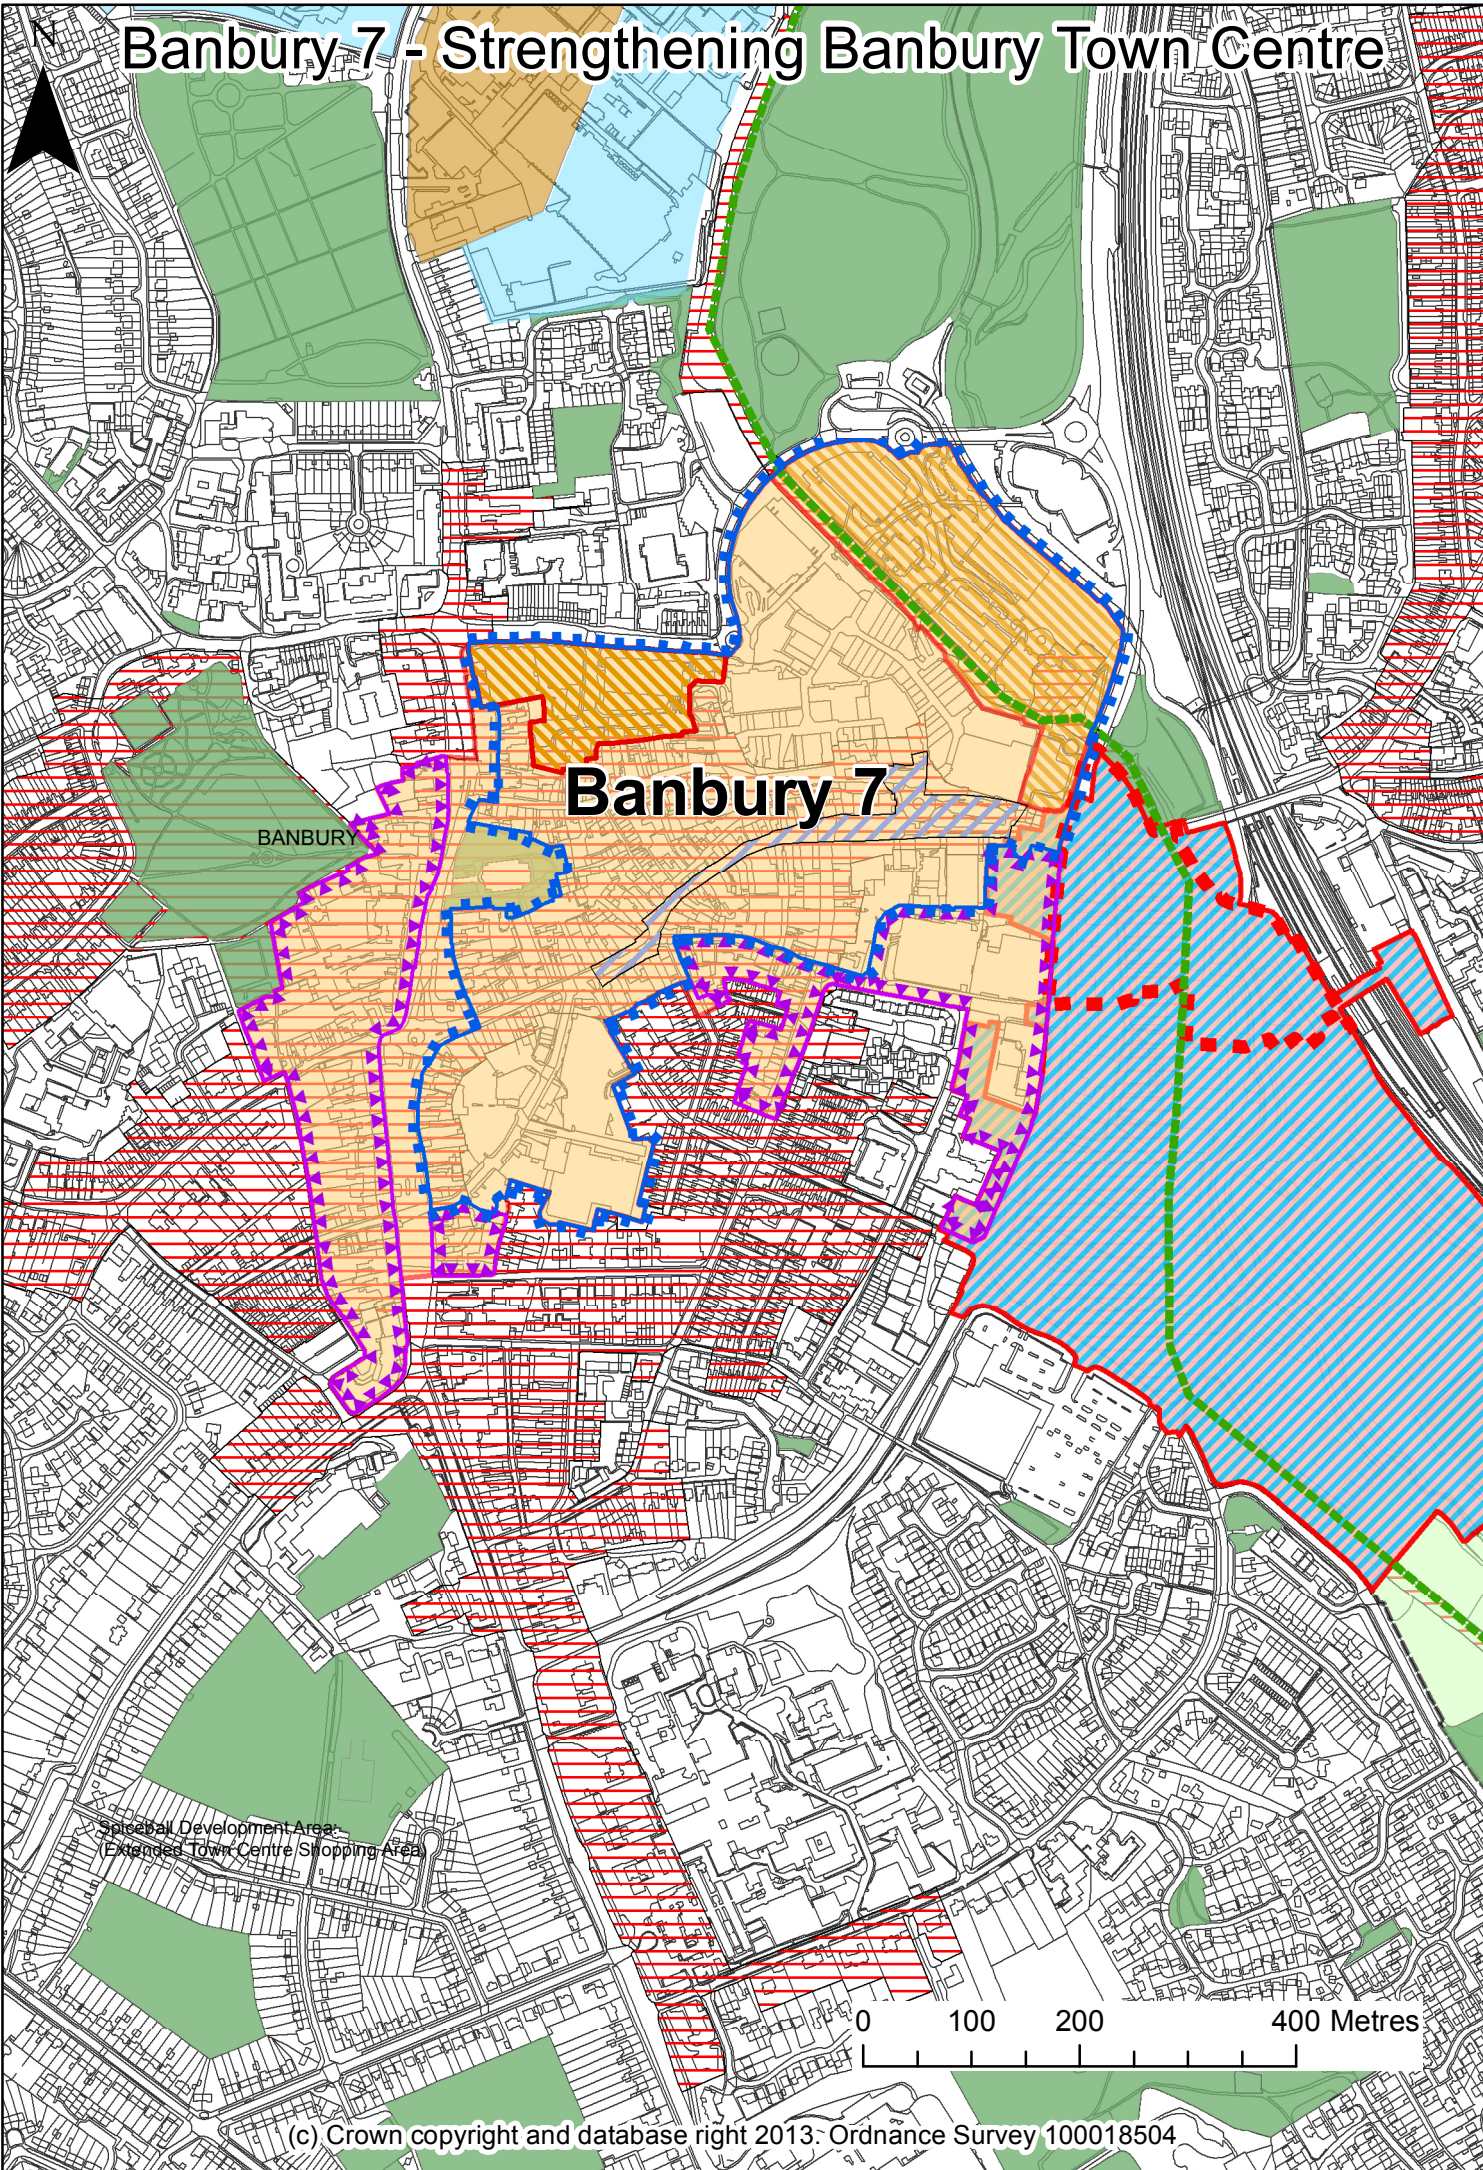

Banbury 7 - Strengthening Banbury Town Centre

BANBURY

Banbury 7

Special Development Area
(Extended Town Centre Shopping Area)

0 100 200 400 Metres